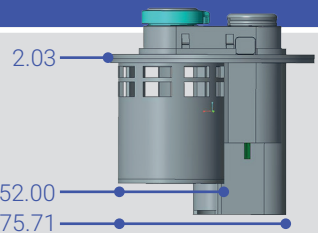

WWW.MRE-ZY.COM

MR. E-ZY

MR E-ZY IS TOTALLY EXCLUSIVE:

- PATENTED ON INNER STRUCTURE
- PATENTED ON OUTER DESIGN
- TRADEMARK ON NAME MR E-ZY™

MR E-ZY™ SPECS

NET. WEIGHT	231 GRAMS
DIAMETER OF SMALL MOULD	100 MM
HEIGHT	116 MM
BATTERY CAPACITY:	2600 mAh
INFLATE PRESSURE	1.9 kPa
INFLATE FLOW	490 L/MIN
VOLTAGE	3.7 V
ELECTRIC CURRENT	3A
POWER	11W