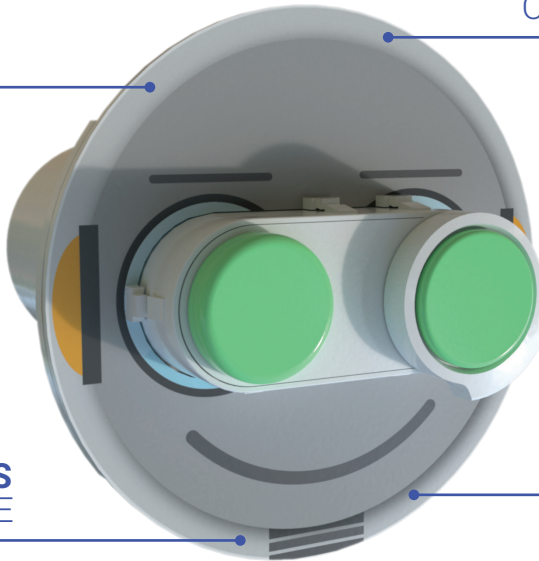

MR. E-ZY

MAKES LIFE **EASY.**

**CHARGED
IN 5 HOURS**

**INFLATE
ON LOCATION**

**40 MINUTES
ENDURANCE**

**CHARGE
YOUR
PHONE**

MR. E-ZY

With Mr. E-ZY™ you can fill the inflatable on location without the need of a power plug. The built-in battery can even be used as a power bank for charging smartphones. The battery can be charged in 5 hours by plugging it in at home which gives the air pump an endurance of 40 minutes, allowing you to fill your inflatable up to 20 times. Adding only 200 grams to the weight of your product, Mr. E-ZY™ makes your product more appealing to consumers and ideal for outdoor use. **Mr. E-ZY™ makes life easy.**

WWW.MRE-ZY.COM

MR. E-ZY

MR E-ZY IS TOTALLY EXCLUSIVE:

- PATENTED ON INNER STRUCTURE
- PATENTED ON OUTER DESIGN
- TRADEMARK ON NAME MR E-ZY™

MR E-ZY™ SPECS

NET. WEIGHT	231 GRAMS
DIAMETER OF SMALL MOULD	100 MM
HEIGHT	116 MM
BATTERY CAPACITY:	2600 mAh
INFLATE PRESSURE	1.9 kPa
INFLATE FLOW	490 L/MIN
VOLTAGE	3.7 V
ELECTRIC CURRENT	3A
POWER	11W