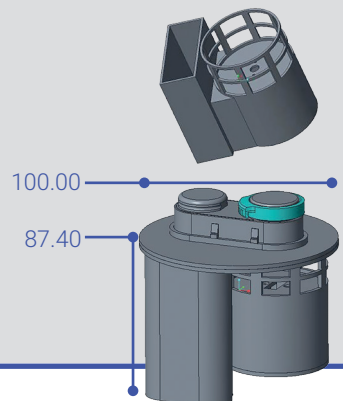

WWW.MRE-ZY.COM

MR. E-ZY

MR E-ZY IS TOTALLY EXCLUSIVE:

- PATENTED ON INNER STRUCTURE
- PATENTED ON OUTER DESIGN
- TRADEMARK ON NAME MR E-ZY™

MR E-ZY™ SPECS

NET. WEIGHT	231 GRAMS
DIAMETER OF SMALL MOULD	100 MM
HEIGHT	116 MM
BATTERY CAPACITY:	2600 mAh
INFLATE PRESSURE	1.9 kPa
INFLATE FLOW	490 L/MIN
VOLTAGE	3.7 V
ELECTRIC CURRENT	3A
POWER	11W